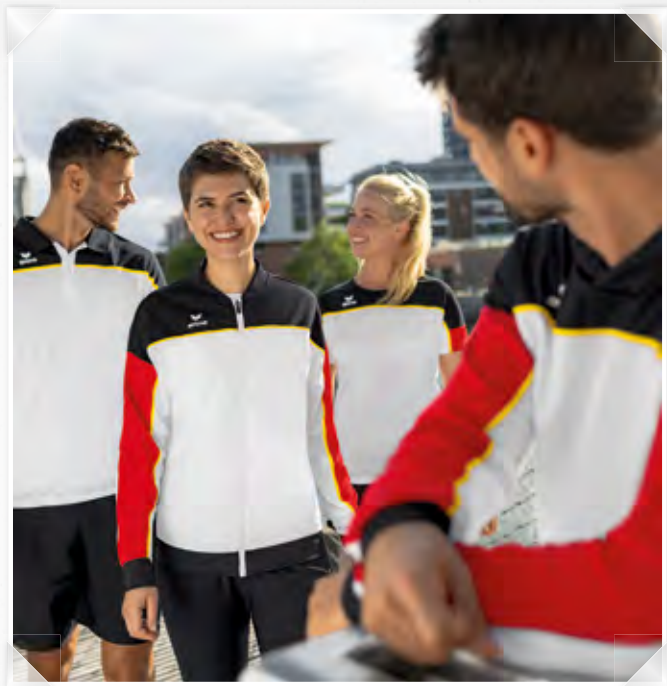

ESSENTIAL TEAM

LEICHTATHLETIK/  
RUNNING

EVO STAR

LIGA STAR

CHANGE by erima

SIX WINGS

SQUAD

ESSENTIAL TEAM