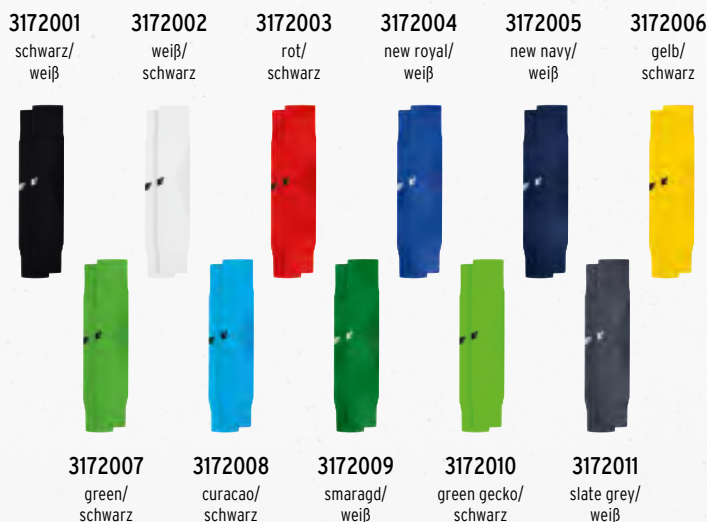

Material: 88% Polyester, 10% Elasthan, 2% Polyamid

Gr. 0-5 EUR 10,99\*